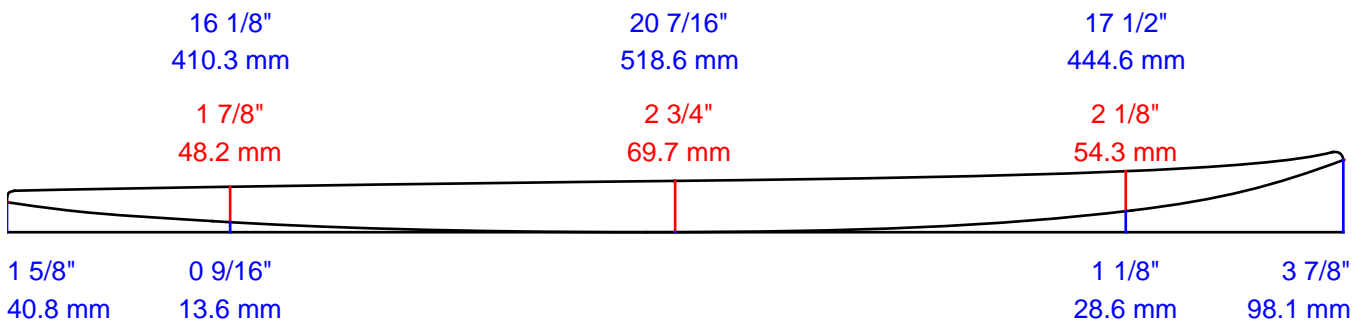

AKU SHAPER

Customer:

Date: 6 mai 2015

Length: 6' 0" (1829.0)

Width: 20 9/16" (522.3)

Thickness: 2 3/4" (70.2)

Tail Stop: 35 7/16" (900.0)

File: Egg Biscuit 6'

Blank:

Designed by:

Measurements are center, one foot in and one foot back, over curve.

Comments: